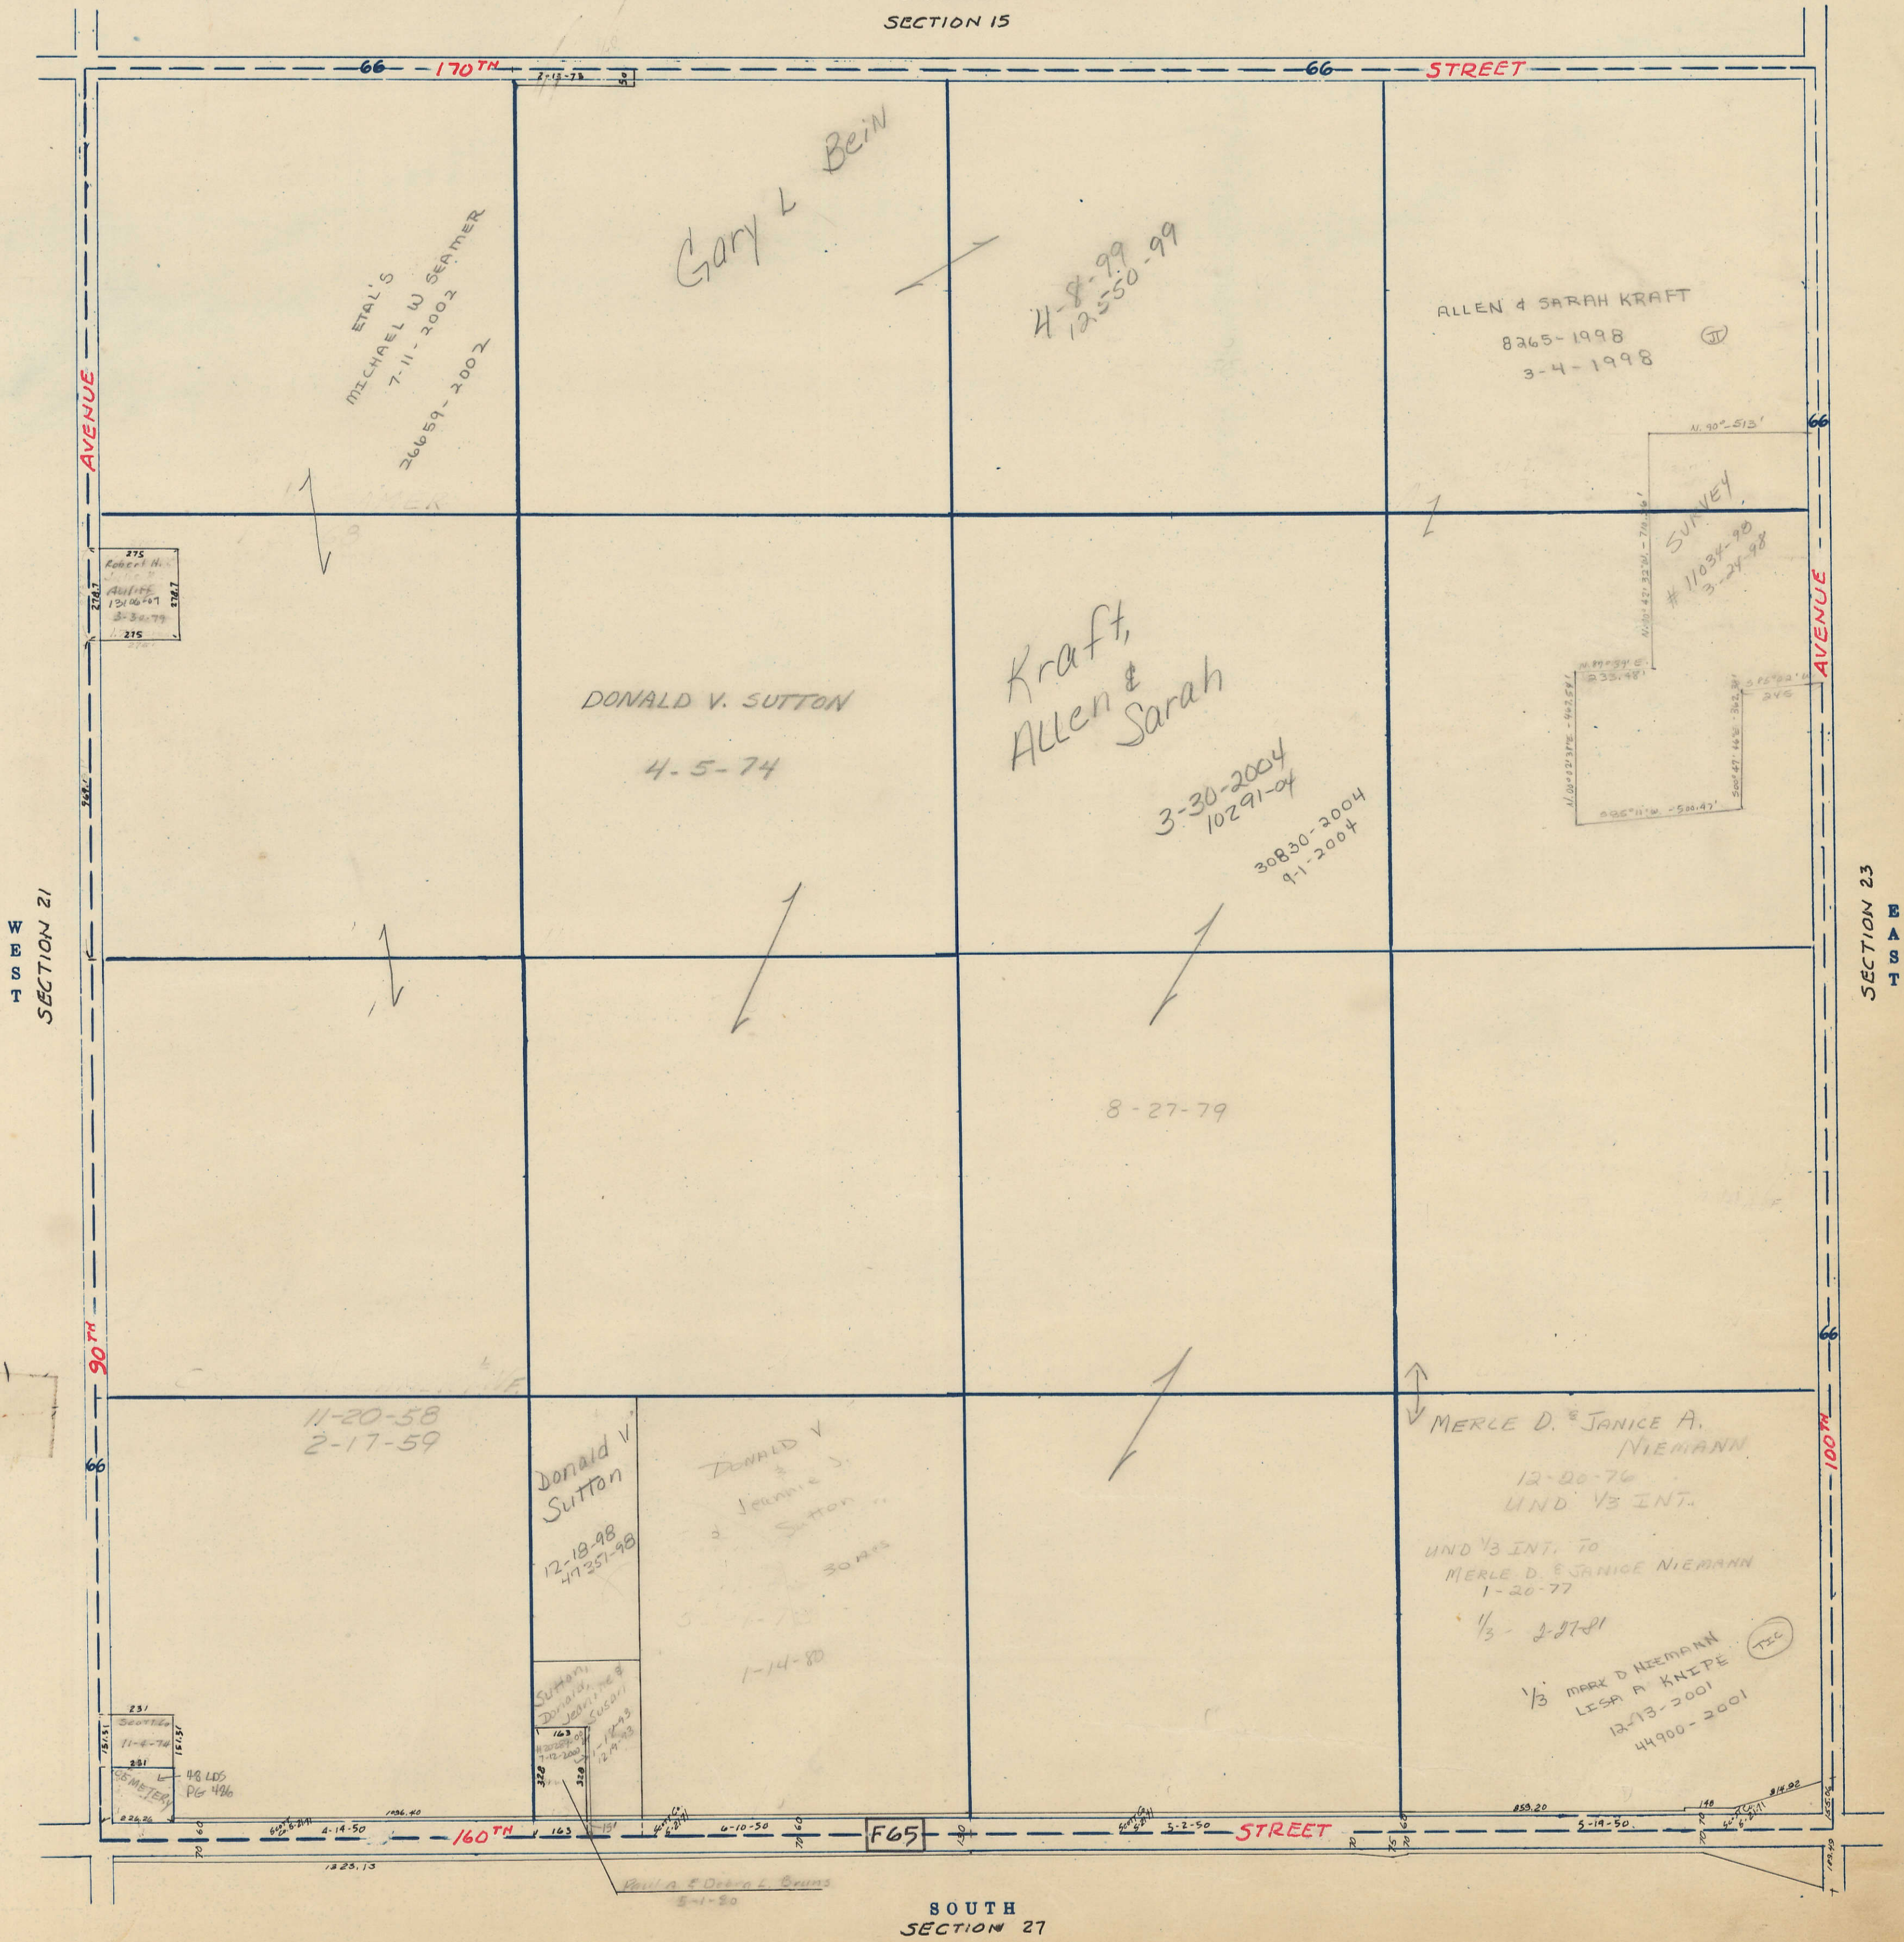

SECTION 22

Township 78-North; Range 2  
EAST OF THE FIFTH PRINCIPAL MERIDIAN  
SCOTT COUNTY, IOWA  
BLUE GRASS TOWNSHIP

SCALE IN CHAINS

SCALE IN FEET

Transfer Page 54-53

NORTH  
SECTION 15

WEST  
SECTION 21

SECTION 23  
EAST

SOUTH  
SECTION 27